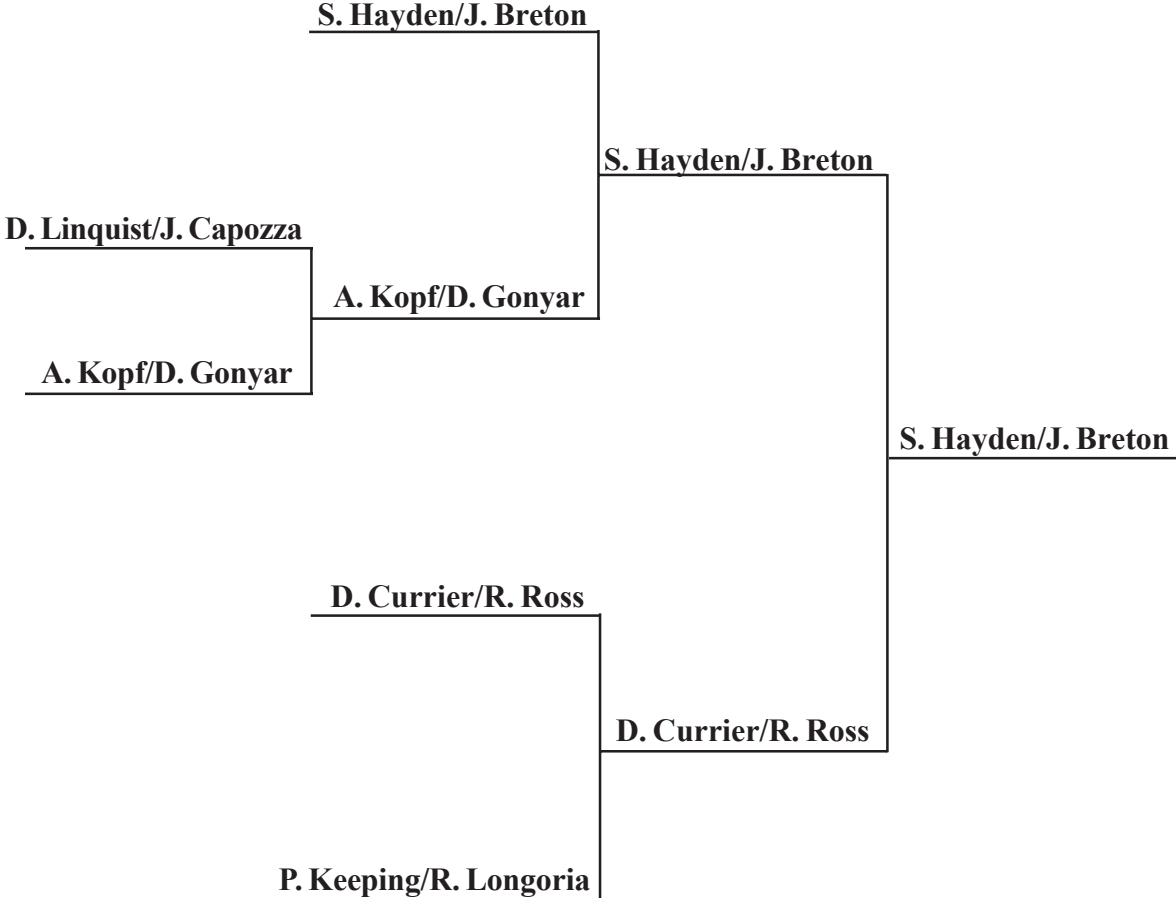

Men's Open

Men's A

Open Doubles

A Doubles

Men's B

			1	2	3	4
1	Luke Longoria	4		7-15 10-15	15-14 10-15 5-11	11-15 11-15
2	Janet Morrill	2	15-7 15-10		10-15 11-15	15-2 15-2
3	Chrstina Hinkley	3	14-15 15-10 11-5	2-15 2-15		8-15 8-15
4	Dana Lindquist	1	15-11 15-11	15-10 15-11	15-8 15-8	