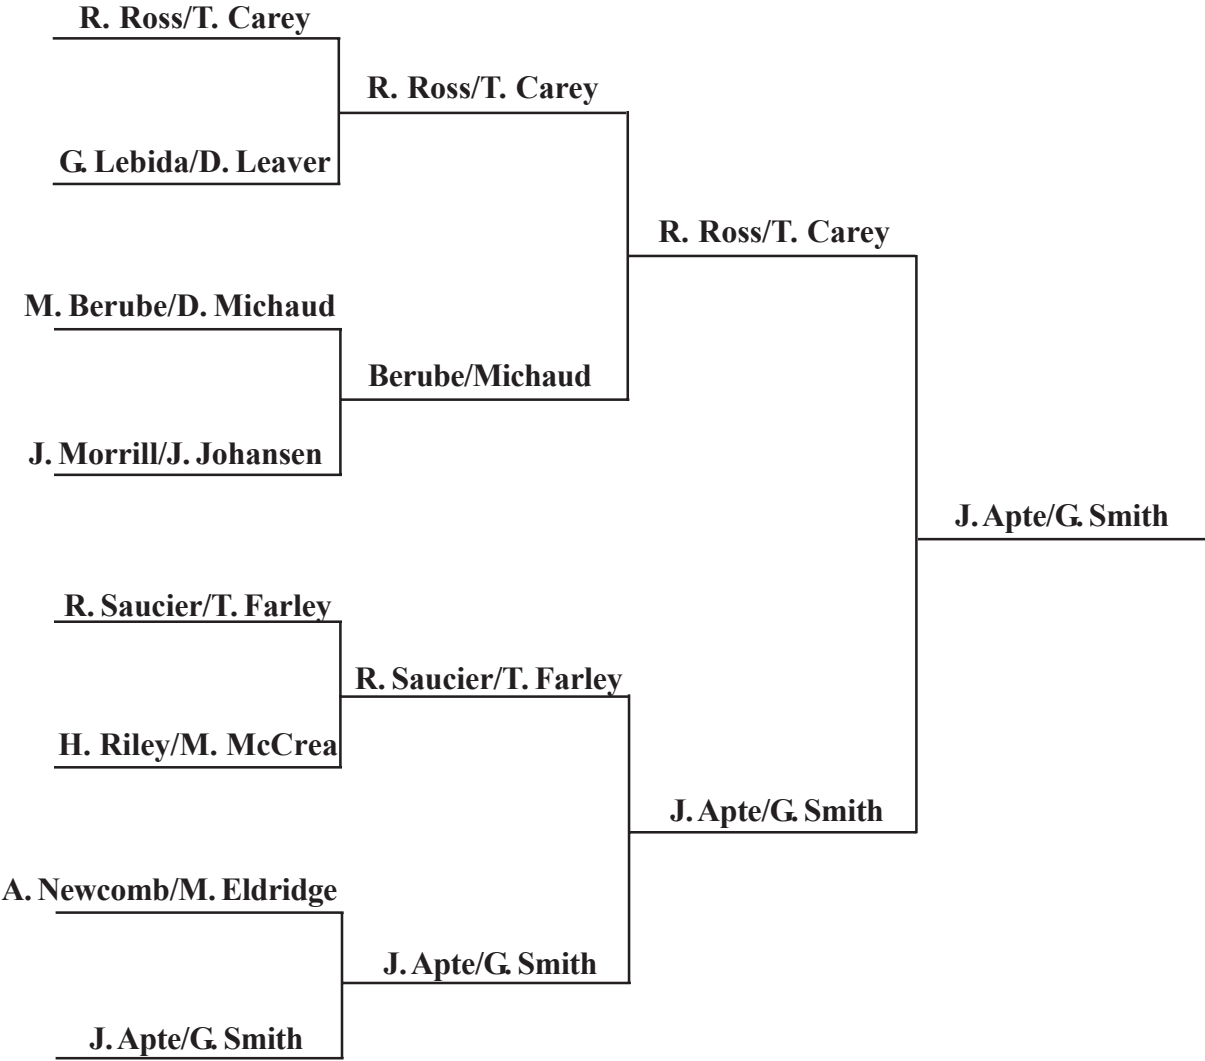

Men's Open

Men's A

Open Doubles

A Doubles

Men's B

			1	2	3	4
1	Luke Longoria	4		7-15 10-15	15-14 10-15 5-11	11-15 11-15
2	Janet Morrill	2	15-7 15-10		10-15 11-15	15-2 15-2
3	Chrstina Hinkley	3	14-15 15-10 11-5	2-15 2-15		8-15 8-15
4	Dana Lindquist	1	15-11 15-11	15-10 15-11	15-8 15-8	